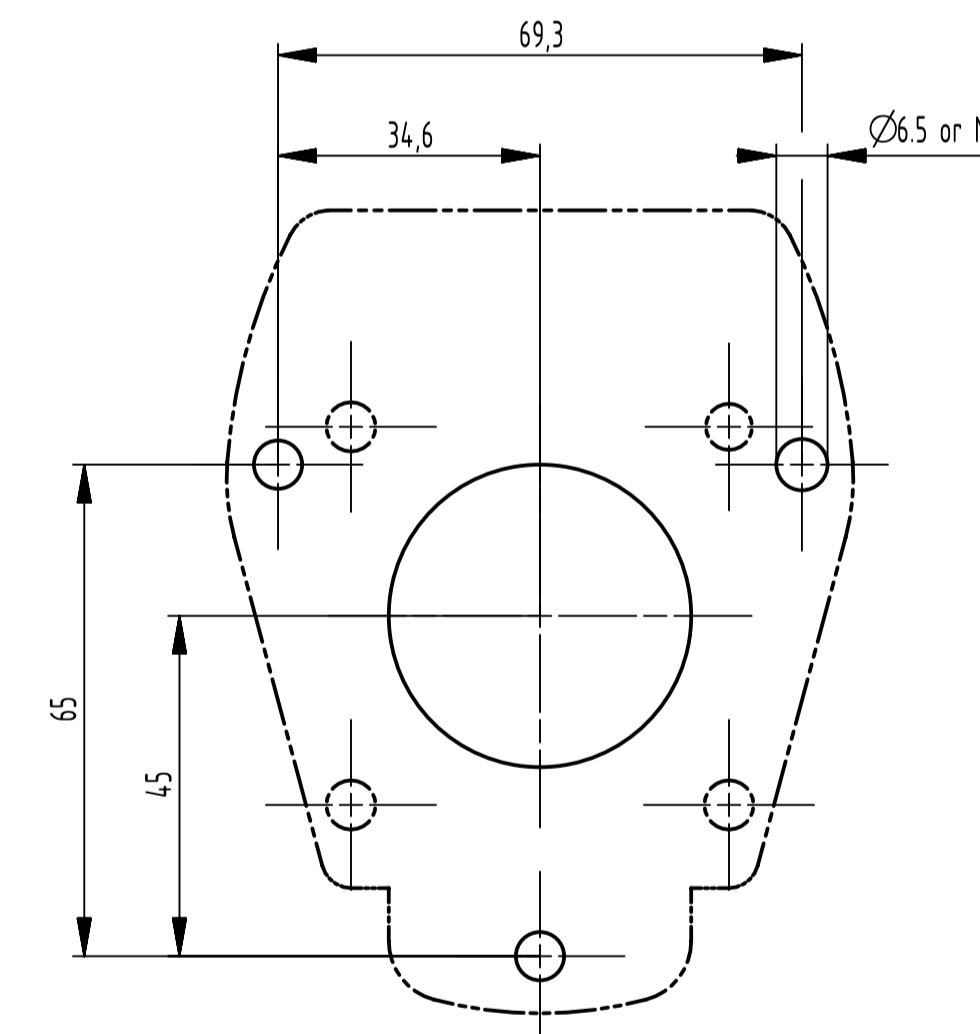

Lid at closed condition

Lid at opened condition

4 Hole mounting

3 Hole mounting

Refer data sheet for product specification.

	All Dimensions in mm Original Size DIN A1	Scale 1:1	Free size tol. ISO 8015	Ref.	
	All rights reserved	Created by 404742	Inspected by 402933	Standarisat ROEBEN	Date 2022-01-19
	Department EL PD	Title UIC558-HBM/CM-13PIN		Doc-Key / ECM-Nr. 10099325/UGD/002/A 10000209304	State Final Release
HARTING D-32339 Espelkamp	Type TB	Number 09 5 8 0 01 0301	Rev A	Page 1/1	