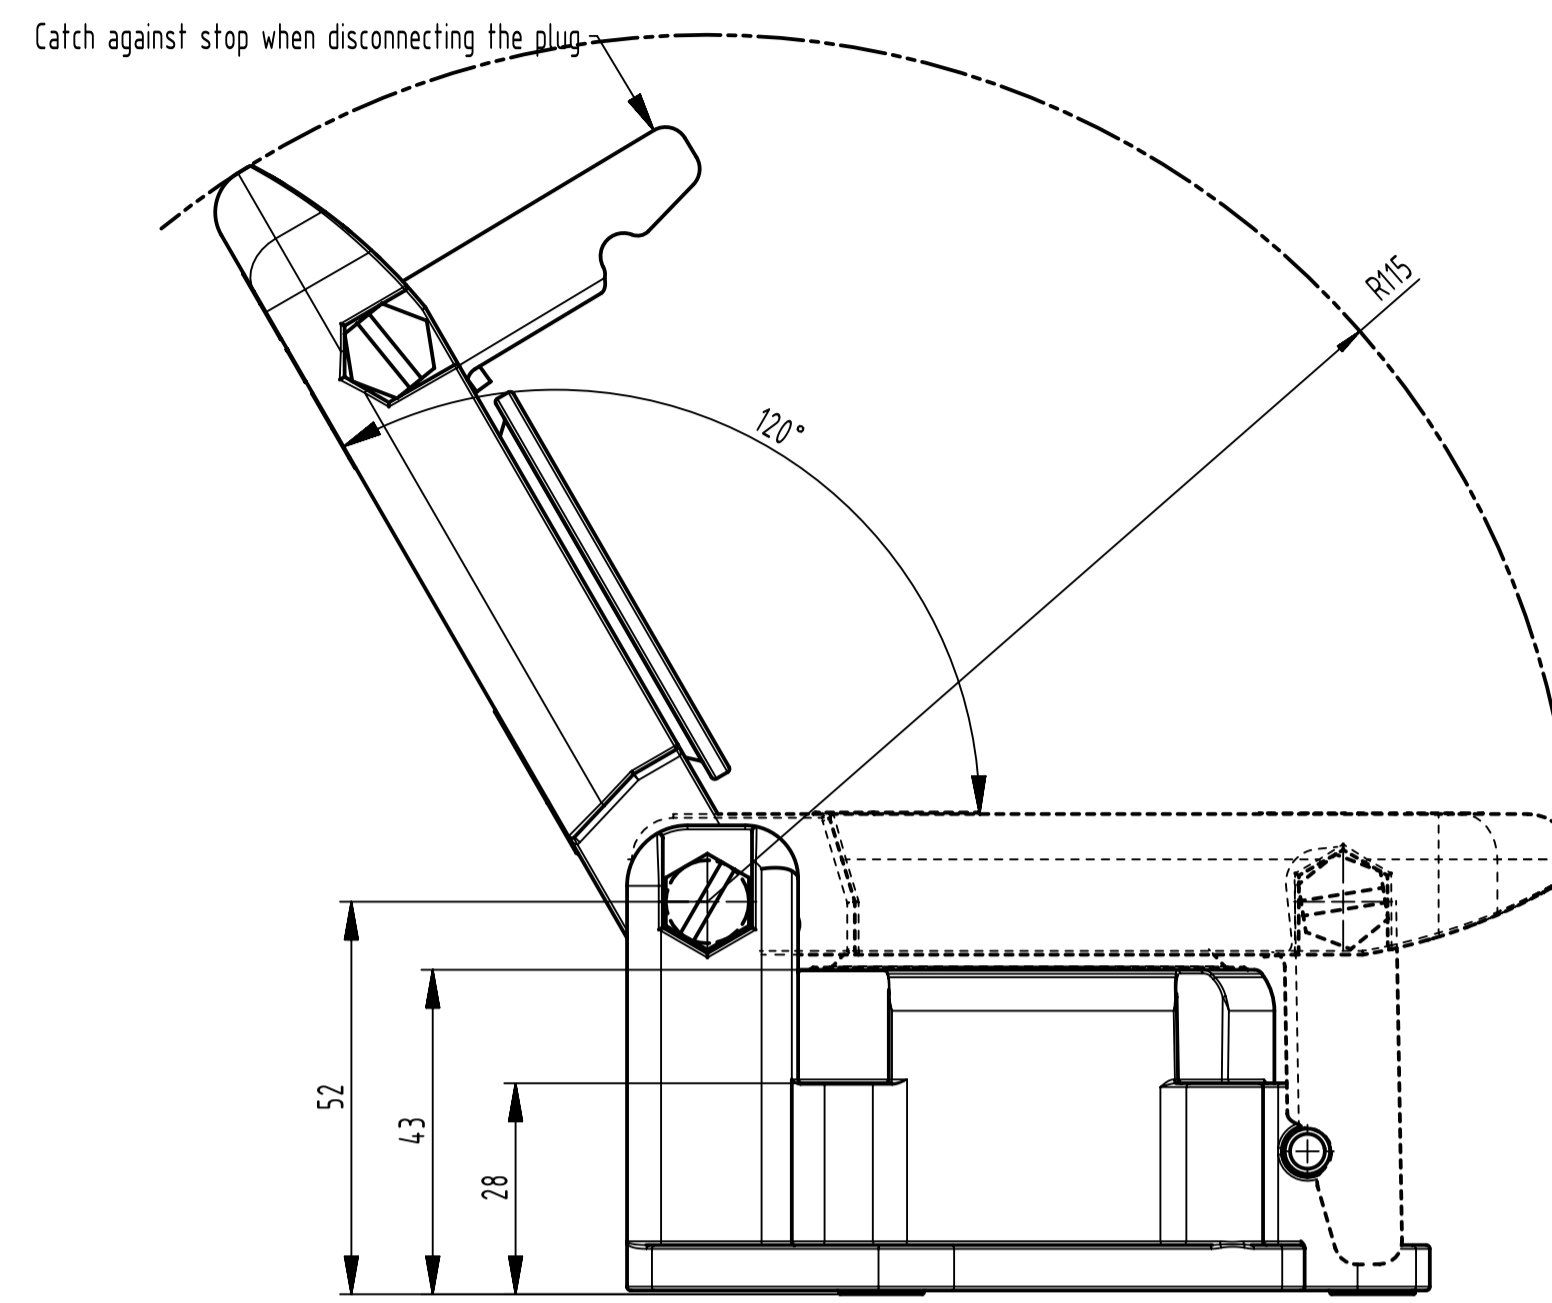

Lid at closed condition

Lid at opened condition

4 Hole mounting

3 Hole mounting

Refer data sheet for product specification.

	All Dimensions in mm Original Size DIN A1	Scale 1:1	Free size tol. ISO 8015	Ref.	
	All rights reserved	Created by 404742	Inspected by 402933	Standarisat ROEBEN	Date 2022-01-19
	Department EL PD	Title UIC558-HBM/CM-13PIN		Doc-Key / ECM-Nr. 10099325/UGD/002/A 10000209304	State Final Release
HARTING D-32339 Espelkamp	Type TB	Number 09 5 8 0 01 0301	Rev A	Page 1/1	