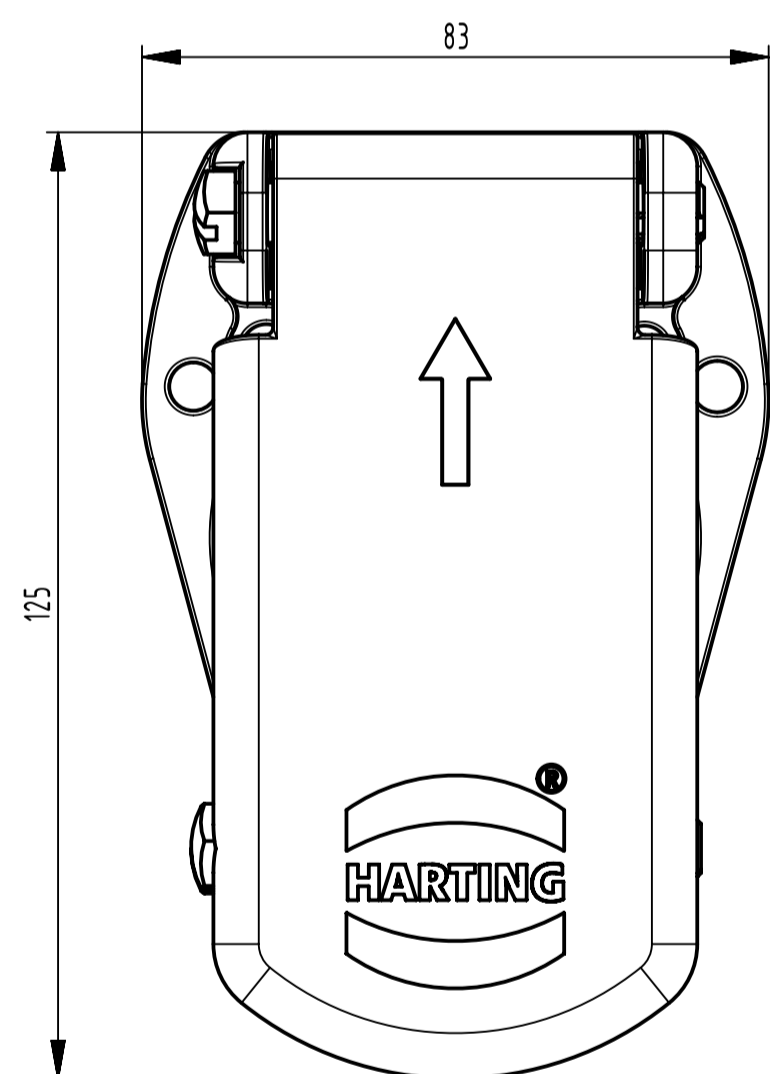

Lid at closed condition

Lid at opened condition

4 Hole mounting

3 Hole mounting

Refer data sheet for product specification.

	All Dimensions in mm Original Size DIN A1	Scale 1:1	Free size tol. ISO 8015	Ref.	
	All rights reserved	Created by 404742	Inspected by 402933	Standarisat ROEBEN	Date 2022-01-19
	Department EL PD	Title UIC558-HBM/CM-13PIN		Doc-Key / ECM-Nr. 10099325/UGD/002/A 10000209304	State Final Release
HARTING D-32339 Espelkamp	Type TB	Number 09 5 8 0 01 0301	Rev A	Page 1/1	