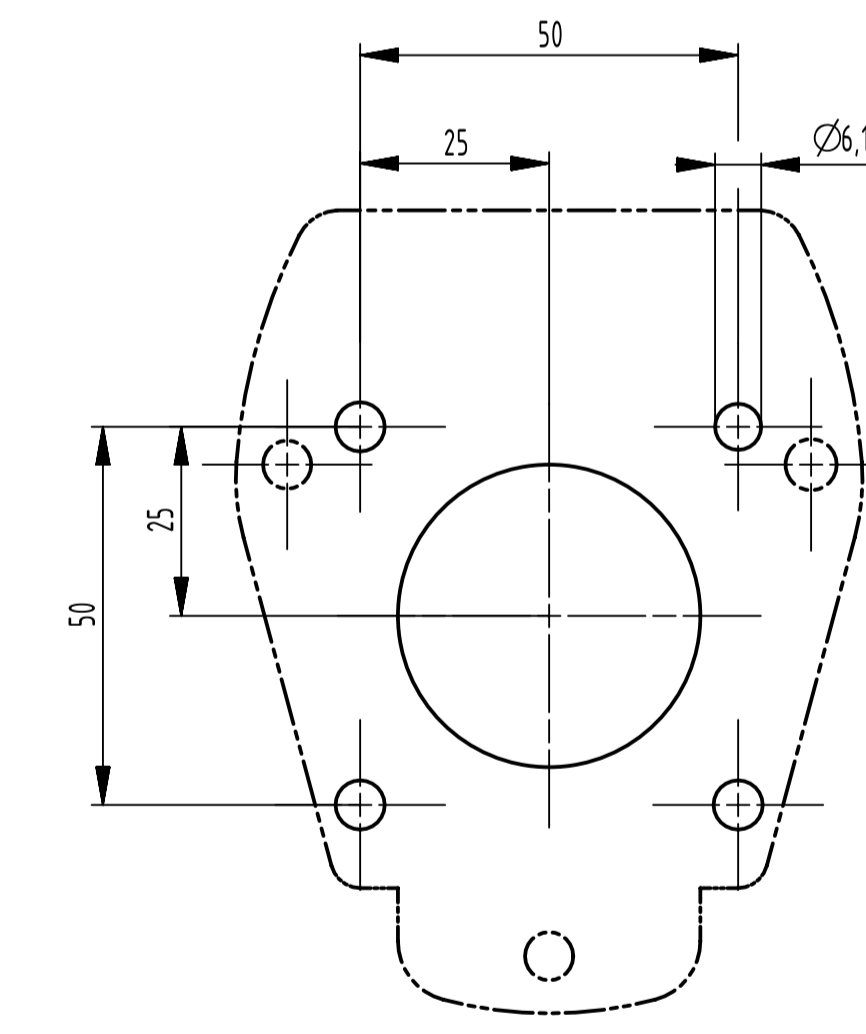

Lid at closed condition

Lid at opened condition

4 Hole mounting

3 Hole mounting

Refer data sheet for product specification.

	All Dimensions in mm Original Size DIN A1	Scale 1:1	Free size tol. ISO 8015	Ref.	
	All rights reserved	Created by 404742	Inspected by 402933	Standarisat ROEBEN	Date 2022-01-19
	Department EL PD	Title UIC558-HBM/CM-13PIN		Doc-Key / ECM-Nr. 10099325/UGD/002/A 10000209304	State Final Release
HARTING D-32339 Espelkamp	Type TB	Number 09 5 8 0 01 0301	Rev A	Page 1/1	