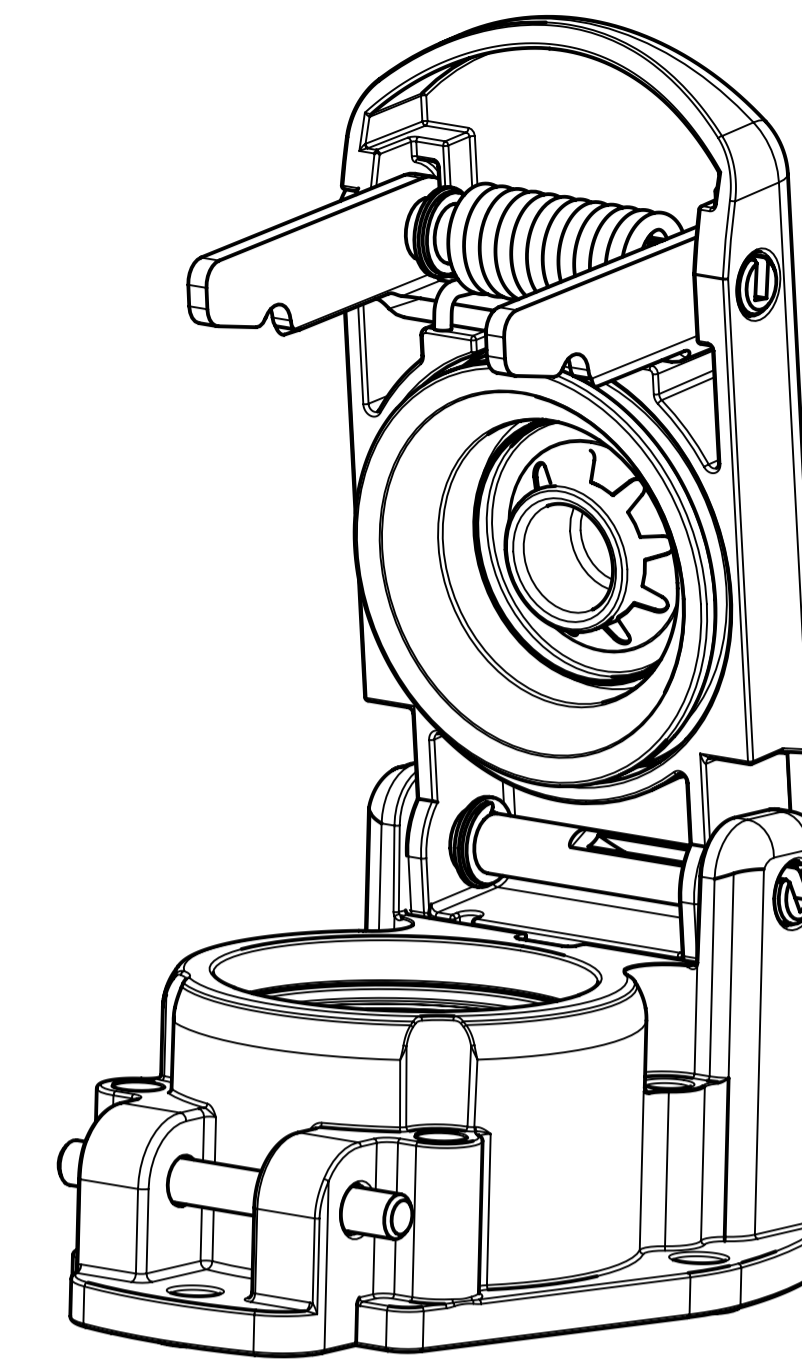

Lid at closed condition

Lid at opened condition

4 Hole mounting

3 Hole mounting

Refer data sheet for product specification.

	All Dimensions in mm Original Size DIN A1	Scale 1:1	Free size tol. ISO 8015	Ref.	
	All rights reserved	Created by 404742	Inspected by 402933	Standarisat ROEBEN	Date 2022-01-19
	Department EL PD	Title UIC558-HBM/CM-13PIN		Doc-Key / ECM-Nr. 10099325/UGD/002/A 10000209304	State Final Release
HARTING D-32339 Espelkamp	Type TB	Number 09 5 8 0 01 0301	Rev A	Page 1/1	