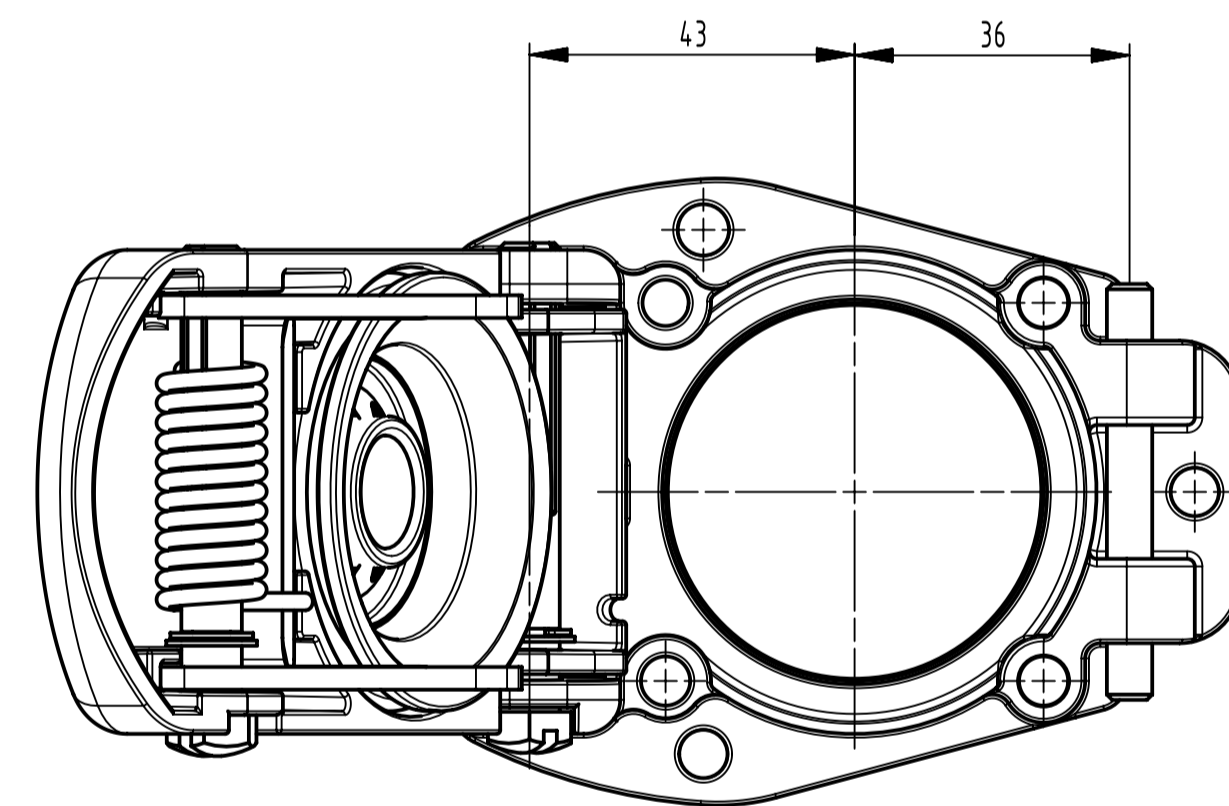

Lid at closed condition

Lid at opened condition

4 Hole mounting

3 Hole mounting

Refer data sheet for product specification.

	All Dimensions in mm Original Size DIN A1	Scale 1:1	Free size tol. ISO 8015	Ref.	
	All rights reserved	Created by 404742	Inspected by 402933	Standarisat ROEBEN	Date 2022-01-19
	Department EL PD	Title UIC558-HBM/CM-13PIN		Doc-Key / ECM-Nr. 10099325/UGD/002/A 10000209304	State Final Release
HARTING D-32339 Espelkamp	Type TB	Number 09 5 8 0 01 0301	Rev A	Page 1/1	