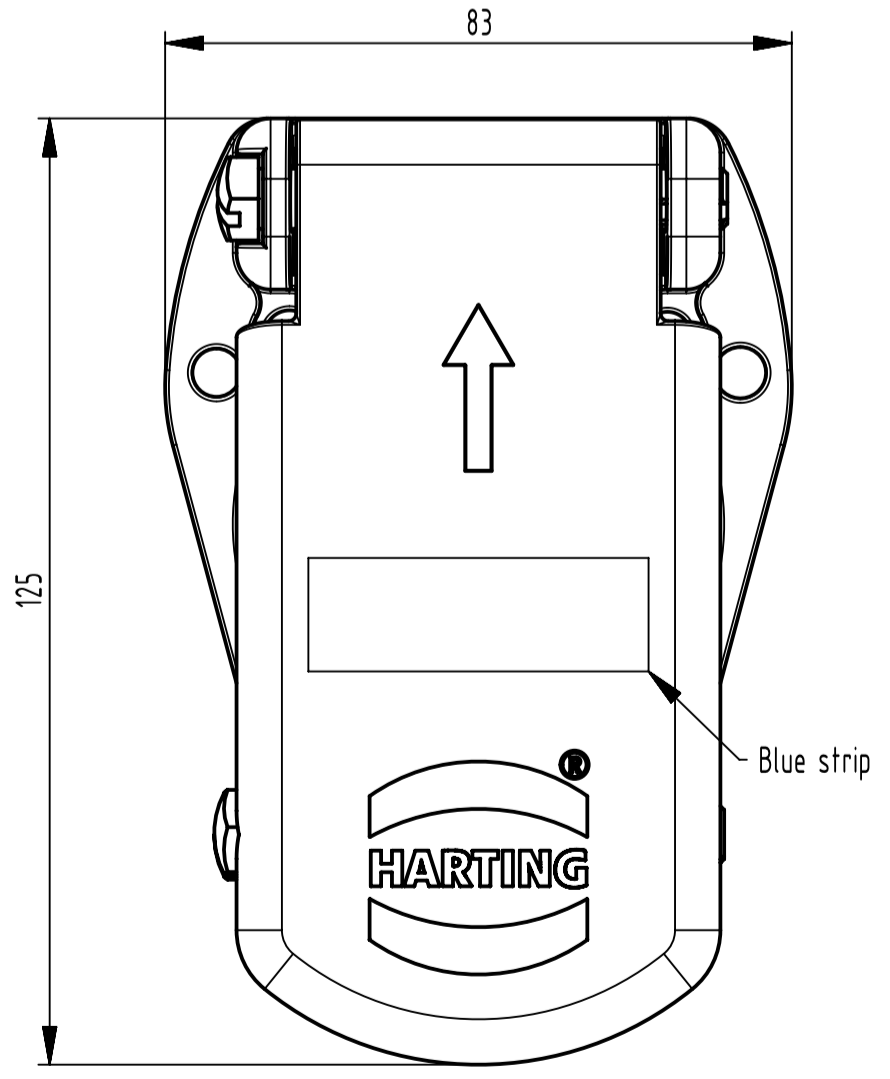

Lid at opened condition

Lid at closed condition

3 Hole mounting

4 Hole mounting

Refer data sheet for product specification.

	All Dimensions in mm Original Size DIN A1		Scale 1:1	Free size tol. ISO 8015	Ref. Sub.
	All rights reserved Department EL PD		Created by 404742	Inspected by 402933	Standarisat ROEBEN
HARTING D-32339 Espelkamp		Title UIC558-HBM/CM-22PIN			Doc-Key / ECM-Nr. 10099325/UGD/000/A 100000289304
		Type TB	Number 09 5 8 0 01 0303	Rev. A	Page 1/1