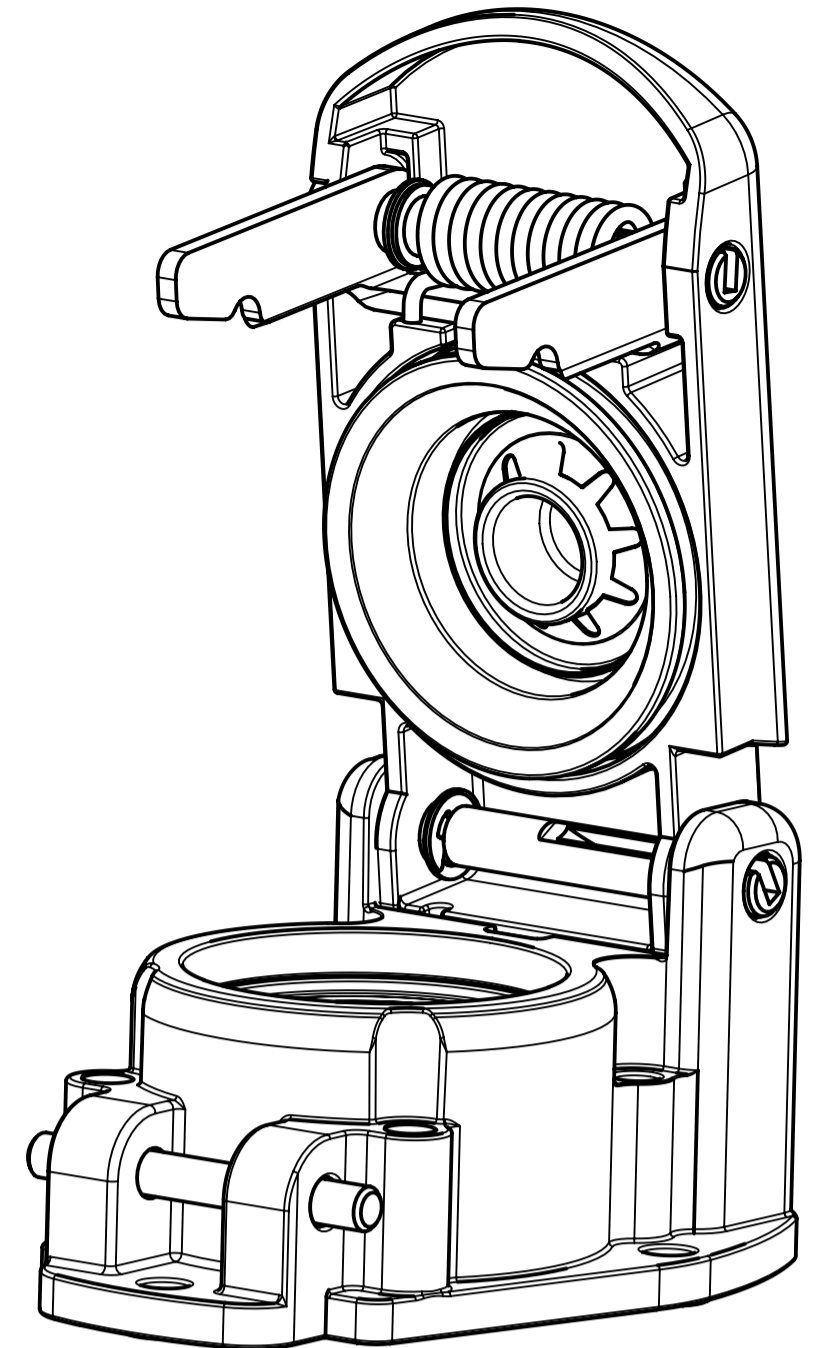

Lid at opened condition

Lid at closed condition

3 Hole mounting

4 Hole mounting

Refer data sheet for product specification.

	All Dimensions in mm Original Size DIN A1		Scale 1:1	Free size tol. ISO 8015	Ref. Sub.
	All rights reserved Department EL PD		Created by 404742	Inspected by 402933	Standarisat ROEBEN
HARTING D-32339 Espelkamp		Title UIC558-HBM/CM-22PIN			Doc-Key / ECM-Nr. 10099325/UGD/000/A 100000289304
		Type TB	Number 09 5 8 0 01 0303	Rev. A	Page 1/1