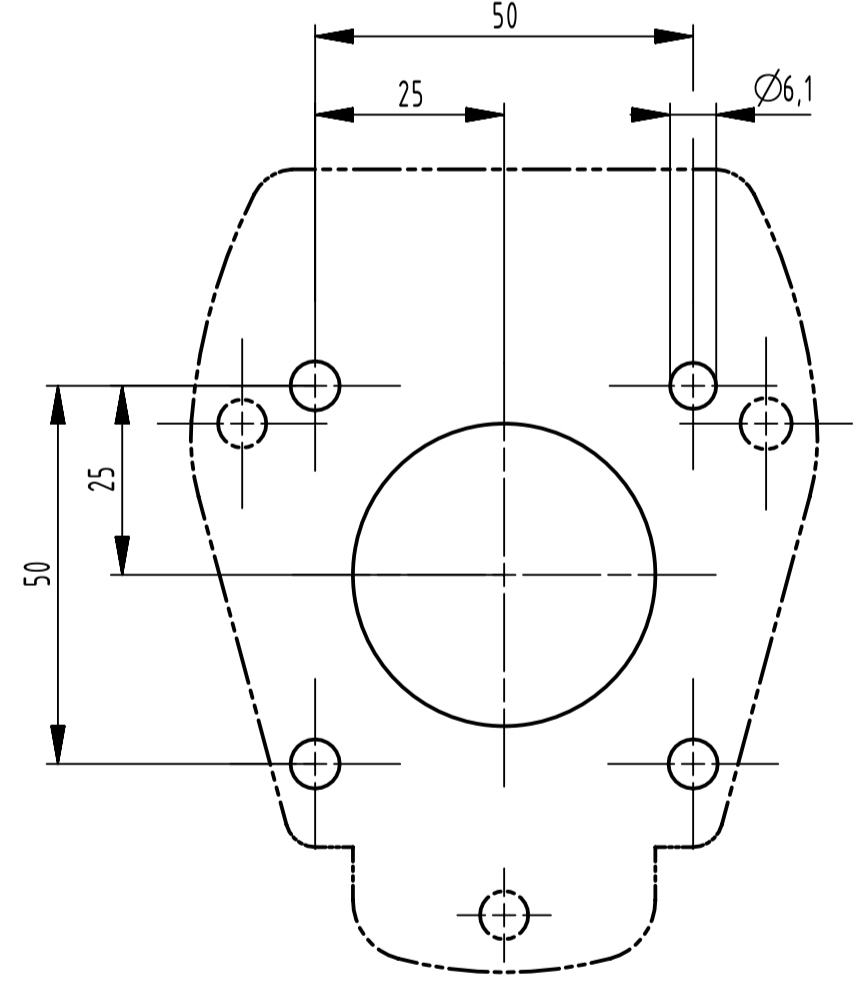

Lid at opened condition

Lid at closed condition

3 Hole mounting

4 Hole mounting

Refer data sheet for product specification.

	All Dimensions in mm Original Size DIN A1		Scale 1:1	Free size tol. ISO 8015	Ref. Sub.
	All rights reserved Department EL PD		Created by 404742	Inspected by 402933	Standarisat ROEBEN
HARTING D-32339 Espelkamp		Title UIC558-HBM/CM-22PIN			Doc-Key / ECM-Nr. 10099325/UGD/000/A 100000289304
		Type TB	Number 09 5 8 0 01 0303	Rev. A	Page 1/1