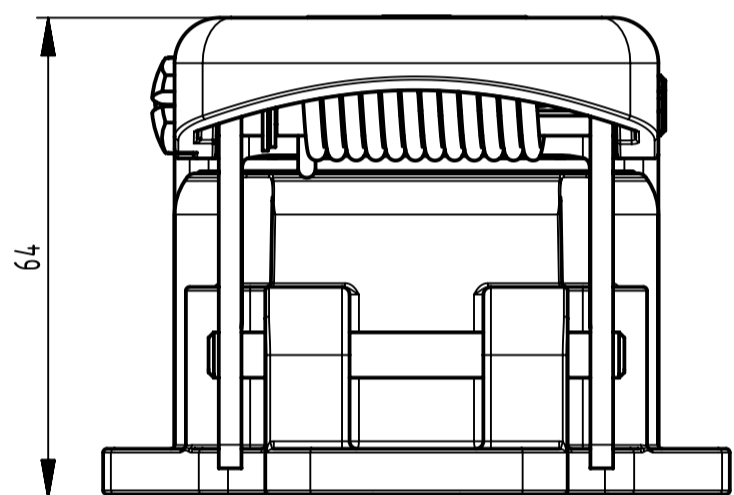

Lid at opened condition

Lid at closed condition

3 Hole mounting

4 Hole mounting

Refer data sheet for product specification.

	All Dimensions in mm Original Size DIN A1		Scale 1:1	Free size tol. ISO 8015	Ref. Sub.
	All rights reserved Department EL PD		Created by 404742	Inspected by 402933	Standarisat ROEBEN
HARTING D-32339 Espelkamp		Title UIC558-HBM/CM-22PIN			Doc-Key / ECM-Nr. 10099325/UGD/000/A 100000289304
		Type TB	Number 09 5 8 0 01 0303	Rev. A	Page 1/1