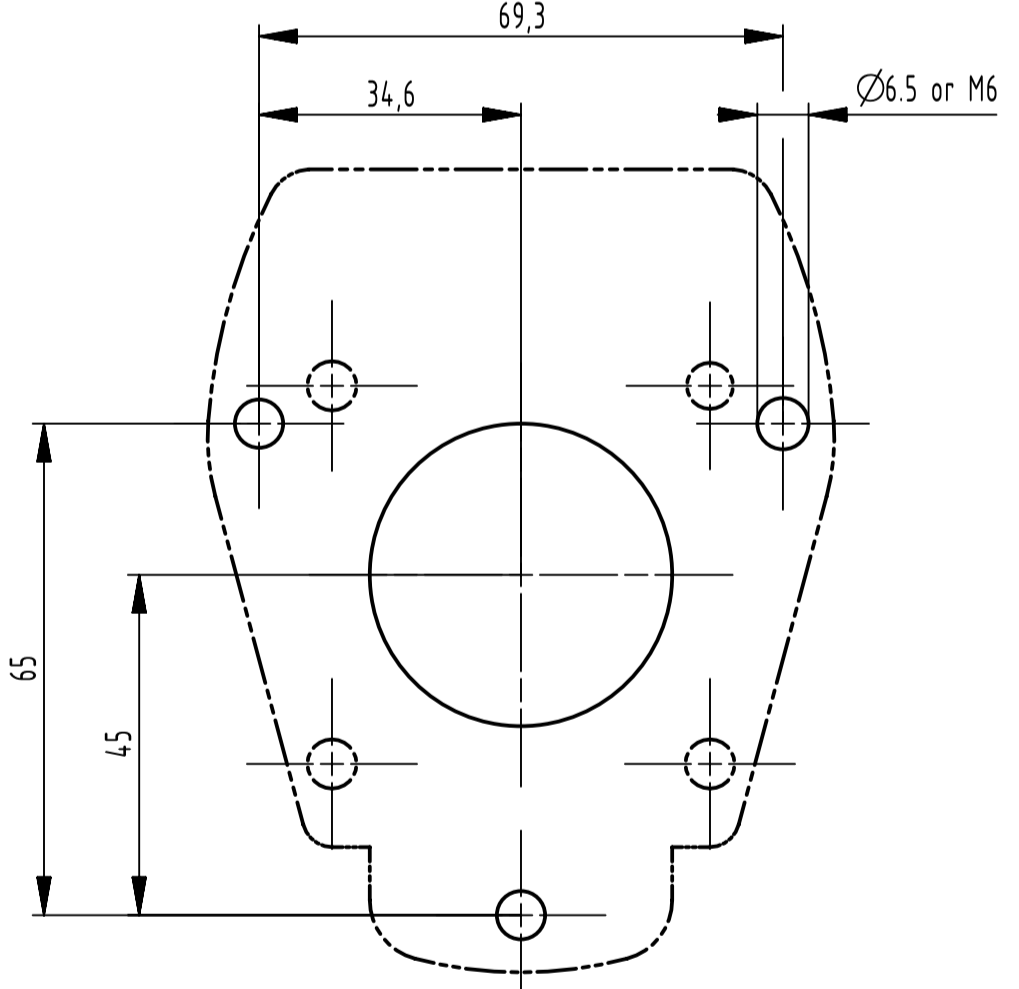

Lid at opened condition

Lid at closed condition

3 Hole mounting

4 Hole mounting

Refer data sheet for product specification.

	All Dimensions in mm Original Size DIN A1		Scale 1:1	Free size tol. ISO 8015	Ref. Sub.
	All rights reserved Department EL PD		Created by 404742	Inspected by 402933	Standarisat ROEBEN
HARTING D-32339 Espelkamp		Title UIC558-HBM/CM-22PIN			Doc-Key / ECM-Nr. 10099325/UGD/000/A 100000289304
		Type TB	Number 09 5 8 0 01 0303	Rev. A	Page 1/1