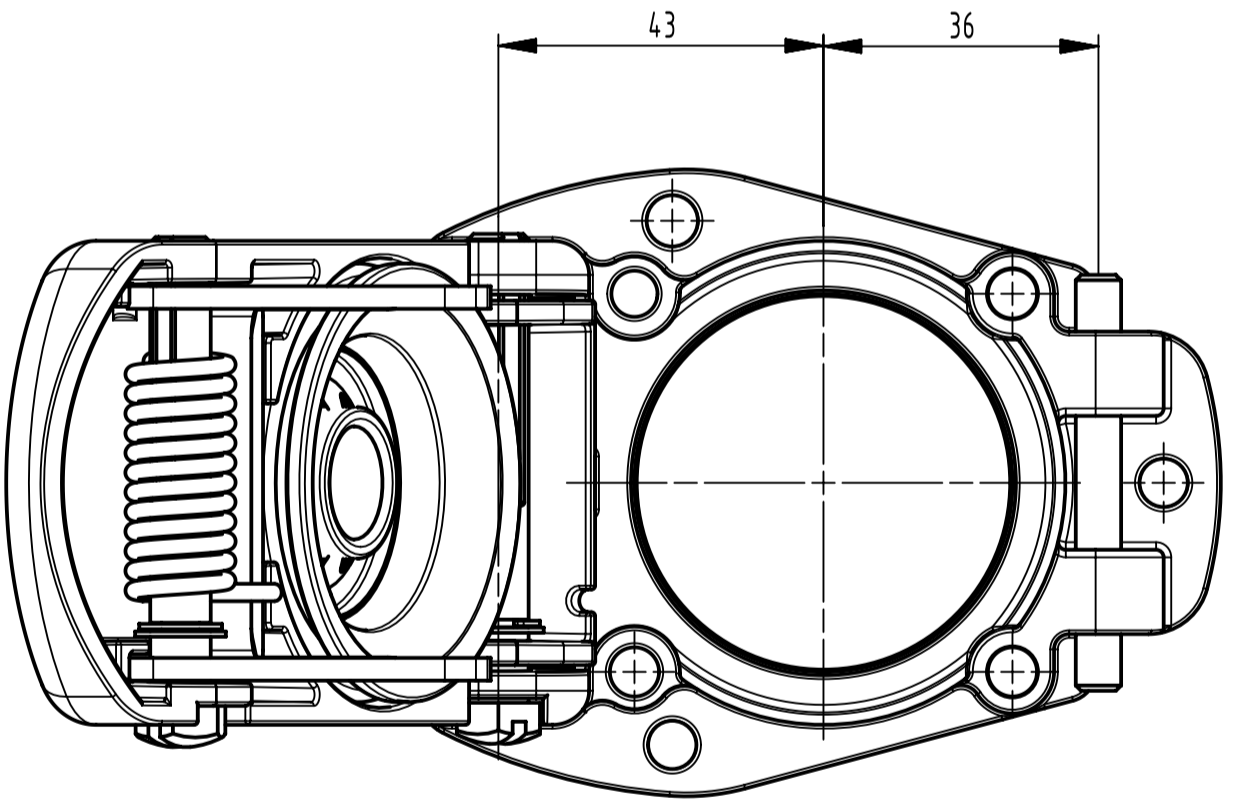

Lid at opened condition

Lid at closed condition

3 Hole mounting

4 Hole mounting

Refer data sheet for product specification.

	All Dimensions in mm Original Size DIN A1		Scale 1:1	Free size tol. ISO 8015	Ref. Sub.
	All rights reserved Department EL PD		Created by 404742	Inspected by 402933	Standarisat ROEBEN
HARTING D-32339 Espelkamp		Title UIC558-HBM/CM-22PIN			Doc-Key / ECM-Nr. 10099325/UGD/000/A 100000289304
		Type TB	Number 09 5 8 0 01 0303	Rev. A	Page 1/1