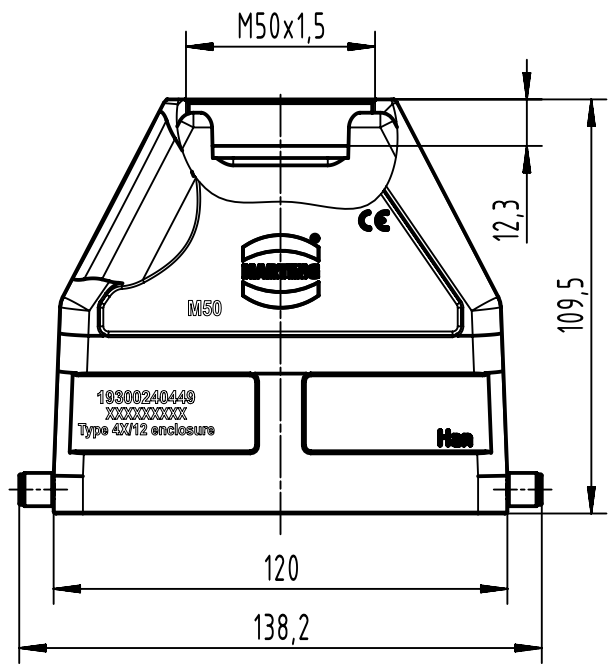

A

B

C

D

	All Dimensions in mm Original Size DIN A4		Scale 1:2	Free size tol.		Ref.		
						Sub.		
	All rights reserved		Created by HELLMANN	Inspected by GERB	Standardisation	Date 2021-10-04	State Final Release	
	Department EL PD		Title Han 24B-gg-R-M50				Doc-Key / ECM-Nr. 100176700/UGD/004/F 500000201393	
HARTING D-32339 Espelkamp			Type TB	Number 19 30 024 0449			Rev. F	Page 1/1