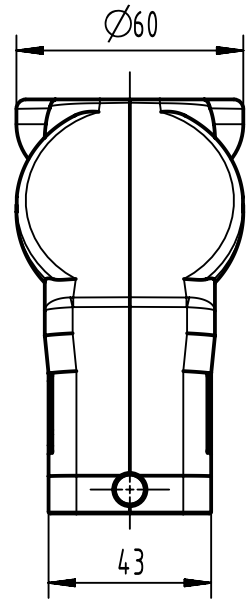

A

B

C

D

	All Dimensions in mm Original Size DIN A4		Scale 1:2	Free size tol.		Ref.		
						Sub.		
	All rights reserved		Created by HELLMANN	Inspected by GERB	Standardisation	Date 2021-10-04	State Final Release	
	Department EL PD		Title Han 24B-gg-R-M50				Doc-Key / ECM-Nr. 100176700/UGD/004/F 500000201393	
HARTING D-32339 Espelkamp			Type TB	Number 19 30 024 0449			Rev. F	Page 1/1