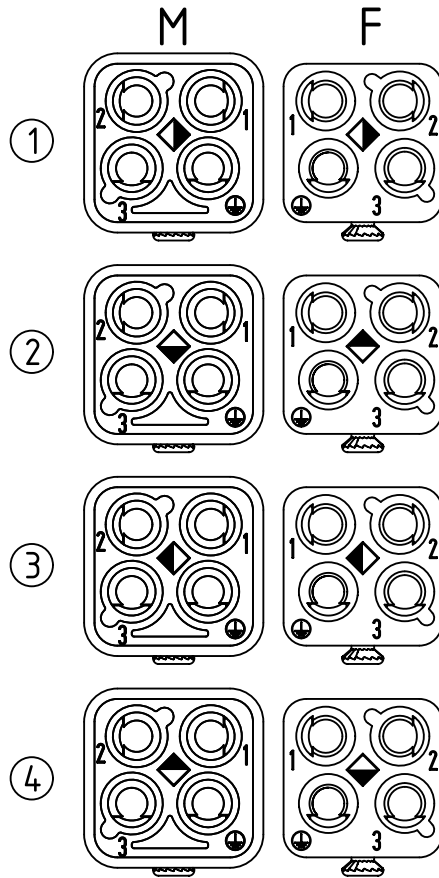

1 2 3 4 5 6

coding possibilities Q1/0

	All rights reserved Department EL PD HARTING Electric GmbH & Co. KG D-32339 Espelkamp	All Dimensions in mm Original Size DIN A4		Scale 1:1.5	Free size tol.	Ref. Sub.
		Created by SPRENB	Inspected by SCHNIEDER	Standardisation TIEMANNA	Date 2019-02-27	State Final Release
Title Han Coding pin 20/block					Doc-Key / ECM-Nr. 100119435/UGD/006/A 500000147718	
Type TB			Number 09 12 000 9924		Rev. A	Page 2/5

coding possibilities Q3/0

coding possibilities Q4/0

	All rights reserved Department EL PD HARTING Electric GmbH & Co. KG D-32339 Espelkamp	All Dimensions in mm Original Size DIN A4	Scale 1:1	Free size tol.	Ref. Sub.
		Created by SPRENB	Inspected by SCHNIEDER	Standardisation TIEMANNA	Date 2019-02-27
Title Han Coding pin 20/block					Doc-Key / ECM-Nr. 100119435/UGD/006/A 500000147718
Type TB			Number 09 12 000 9924		Rev. A
					Page 3/5

1 2 3 4 5 6

coding possibilities Q12/0

	All rights reserved Department EL PD HARTING Electric GmbH & Co. KG D-32339 Espelkamp	All Dimensions in mm Original Size DIN A4		Scale 1:1.5	Free size tol.		Ref. Sub.	
		Created by SPRENB	Inspected by SCHNIEDER	Standardisation TIEMANNA	Date 2019-02-27	State Final Release		Doc-Key / ECM-Nr. 100119435/UGD/006/A 500000147718
			Title Han Coding pin 20/block			Rev. A		
			Type TB		Number 09 12 000 9924		Page 4/5	

1 2 3 4 5 6

coding possibilities F&B 4/4

A
B
C
D

	All Dimensions in mm Original Size DIN A4		Scale 1:1.5	Free size tol.		Ref. Sub.	
	All rights reserved Department EL PD		Created by SPRENB	Inspected by SCHNIEDER	Standardisation TIEMANNA	Date 2019-02-27	State Final Release
HARTING Electric GmbH & Co. KG D-32339 Espelkamp			Title Han Coding pin 20/block			Doc-Key / ECM-Nr. 100119435/UGD/006/A 500000147718	
			Type TB	Number 09 12 000 9924		Rev. A	Page 5/5