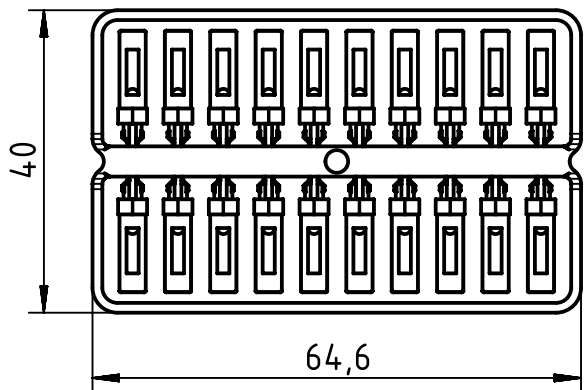

1 2 3 4 5 6

A

B

C

D

kind of delivery (1:1)

	All rights reserved Department EL PD		Created by SPRENB	Inspected by SCHNIEDER	Standardisation TIEMANNA	Date 2019-02-27	State Final Release
	HARTING Electric GmbH & Co. KG D-32339 Espelkamp		Title Han Coding pin 20/block			Doc-Key / ECM-Nr. 100119435/UGD/006/A 500000147718	
			Type TB	Number 09 12 000 9924		Rev. A	Page 1/5
All Dimensions in mm Original Size DIN A4			Scale 5:1	Free size tol.		Ref. Sub. TB 09 12 000 9924 v. 16.05.07	

1 2 3 4 5 6

coding possibilities Q1/0

	All rights reserved Department EL PD HARTING Electric GmbH & Co. KG D-32339 Espelkamp	All Dimensions in mm Original Size DIN A4		Scale 1:1.5	Free size tol.	Ref. Sub.
		Created by SPRENB	Inspected by SCHNIEDER	Standardisation TIEMANNA	Date 2019-02-27	State Final Release
Title Han Coding pin 20/block					Doc-Key / ECM-Nr. 100119435/UGD/006/A 500000147718	
Type TB			Number 09 12 000 9924		Rev. A	Page 2/5

1 2 3 4 5 6

coding possibilities Q12/0

	All rights reserved Department EL PD HARTING Electric GmbH & Co. KG D-32339 Espelkamp	All Dimensions in mm Original Size DIN A4		Scale 1:1.5	Free size tol.		Ref. Sub.	
		Created by SPRENB	Inspected by SCHNIEDER	Standardisation TIEMANNA	Date 2019-02-27	State Final Release		Doc-Key / ECM-Nr. 100119435/UGD/006/A 500000147718
			Title Han Coding pin 20/block			Rev. A		
			Type TB		Number 09 12 000 9924		Page 4/5	

1 2 3 4 5 6

coding possibilities F&B 4/4

A
B
C
D

	All Dimensions in mm Original Size DIN A4		Scale 1:1.5	Free size tol.		Ref. Sub.	
	All rights reserved Department EL PD		Created by SPRENB	Inspected by SCHNIEDER	Standardisation TIEMANNA	Date 2019-02-27	State Final Release
HARTING Electric GmbH & Co. KG D-32339 Espelkamp			Title Han Coding pin 20/block			Doc-Key / ECM-Nr. 100119435/UGD/006/A 500000147718	
			Type TB	Number 09 12 000 9924		Rev. A	Page 5/5