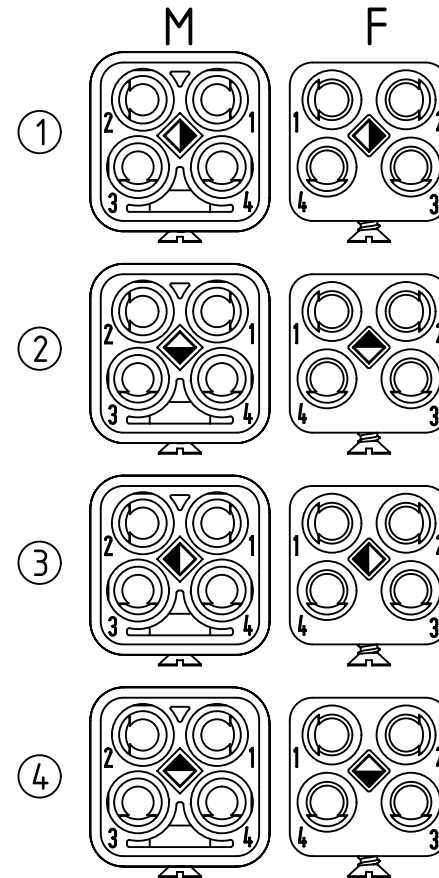

1 2 3 4 5 6

coding possibilities Q1/0

	All rights reserved Department EL PD HARTING Electric GmbH & Co. KG D-32339 Espelkamp	All Dimensions in mm Original Size DIN A4		Scale 1:1.5	Free size tol.	Ref. Sub.
		Created by SPRENB	Inspected by SCHNIEDER	Standardisation TIEMANNA	Date 2019-02-27	State Final Release
Title Han Coding pin 20/block					Doc-Key / ECM-Nr. 100119435/UGD/006/A 500000147718	
Type TB			Number 09 12 000 9924		Rev. A	Page 2/5

coding possibilities Q3/0

coding possibilities Q4/0

	All rights reserved Department EL PD HARTING Electric GmbH & Co. KG D-32339 Espelkamp	All Dimensions in mm Original Size DIN A4	Scale 1:1	Free size tol.	Ref. Sub.
		Created by SPRENB	Inspected by SCHNIEDER	Standardisation TIEMANNA	Date 2019-02-27
Title Han Coding pin 20/block					Doc-Key / ECM-Nr. 100119435/UGD/006/A 500000147718
Type TB			Number 09 12 000 9924		Rev. A
					Page 3/5

1 2 3 4 5 6

coding possibilities Q12/0

	All rights reserved Department EL PD HARTING Electric GmbH & Co. KG D-32339 Espelkamp	All Dimensions in mm Original Size DIN A4		Scale 1:1.5	Free size tol.		Ref. Sub.	
		Created by SPRENB	Inspected by SCHNIEDER	Standardisation TIEMANNA	Date 2019-02-27	State Final Release		Doc-Key / ECM-Nr. 100119435/UGD/006/A 500000147718
			Title Han Coding pin 20/block			Rev. A		
			Type TB		Number 09 12 000 9924		Page 4/5	

1 2 3 4 5 6

coding possibilities F&B 4/4

A
B
C
D

	All Dimensions in mm Original Size DIN A4		Scale 1:1.5	Free size tol.		Ref. Sub.	
	All rights reserved Department EL PD		Created by SPRENB	Inspected by SCHNIEDER	Standardisation TIEMANNA	Date 2019-02-27	State Final Release
HARTING Electric GmbH & Co. KG D-32339 Espelkamp			Title Han Coding pin 20/block			Doc-Key / ECM-Nr. 100119435/UGD/006/A 500000147718	
			Type TB	Number 09 12 000 9924		Rev. A	Page 5/5